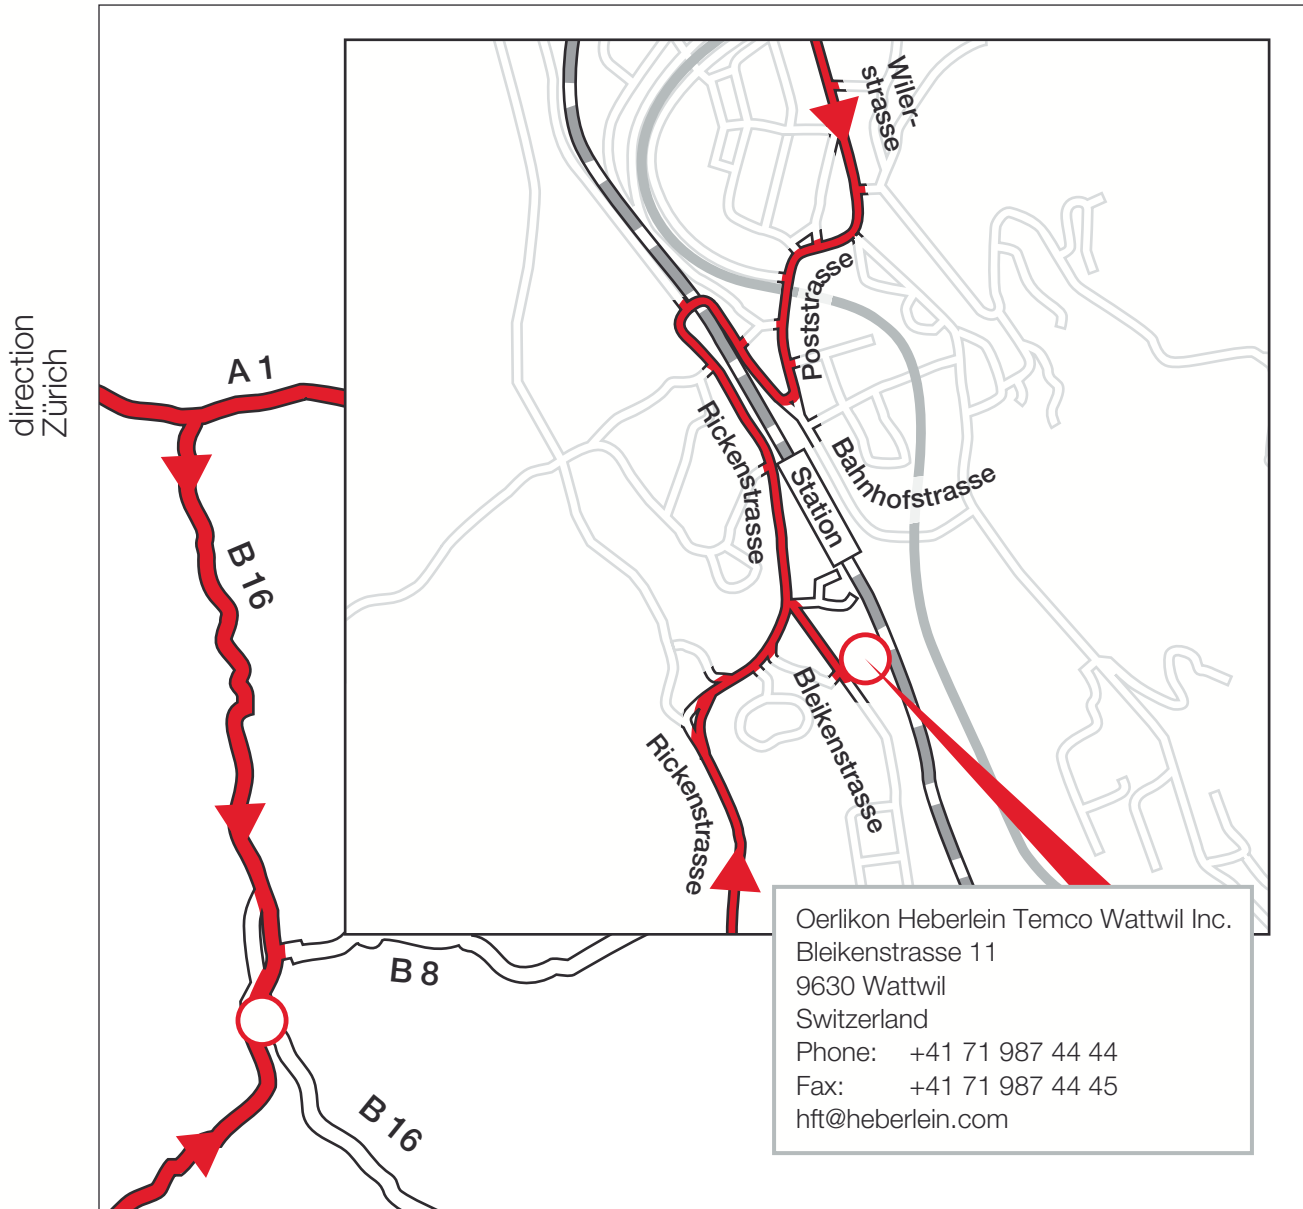

**Oerlikon Heberlein
Wattwil**

to the A1/E 60
exit Wil/Wattwil

to the A3/A53
directions Zürich, Uznach

Plane:
Airport Zürich

Railway:
Wattwil

Motorway:
A 1, E 60, A 3, A 53

More Information at:
www.wattwil.ch
www.components.oerlikontextile.com