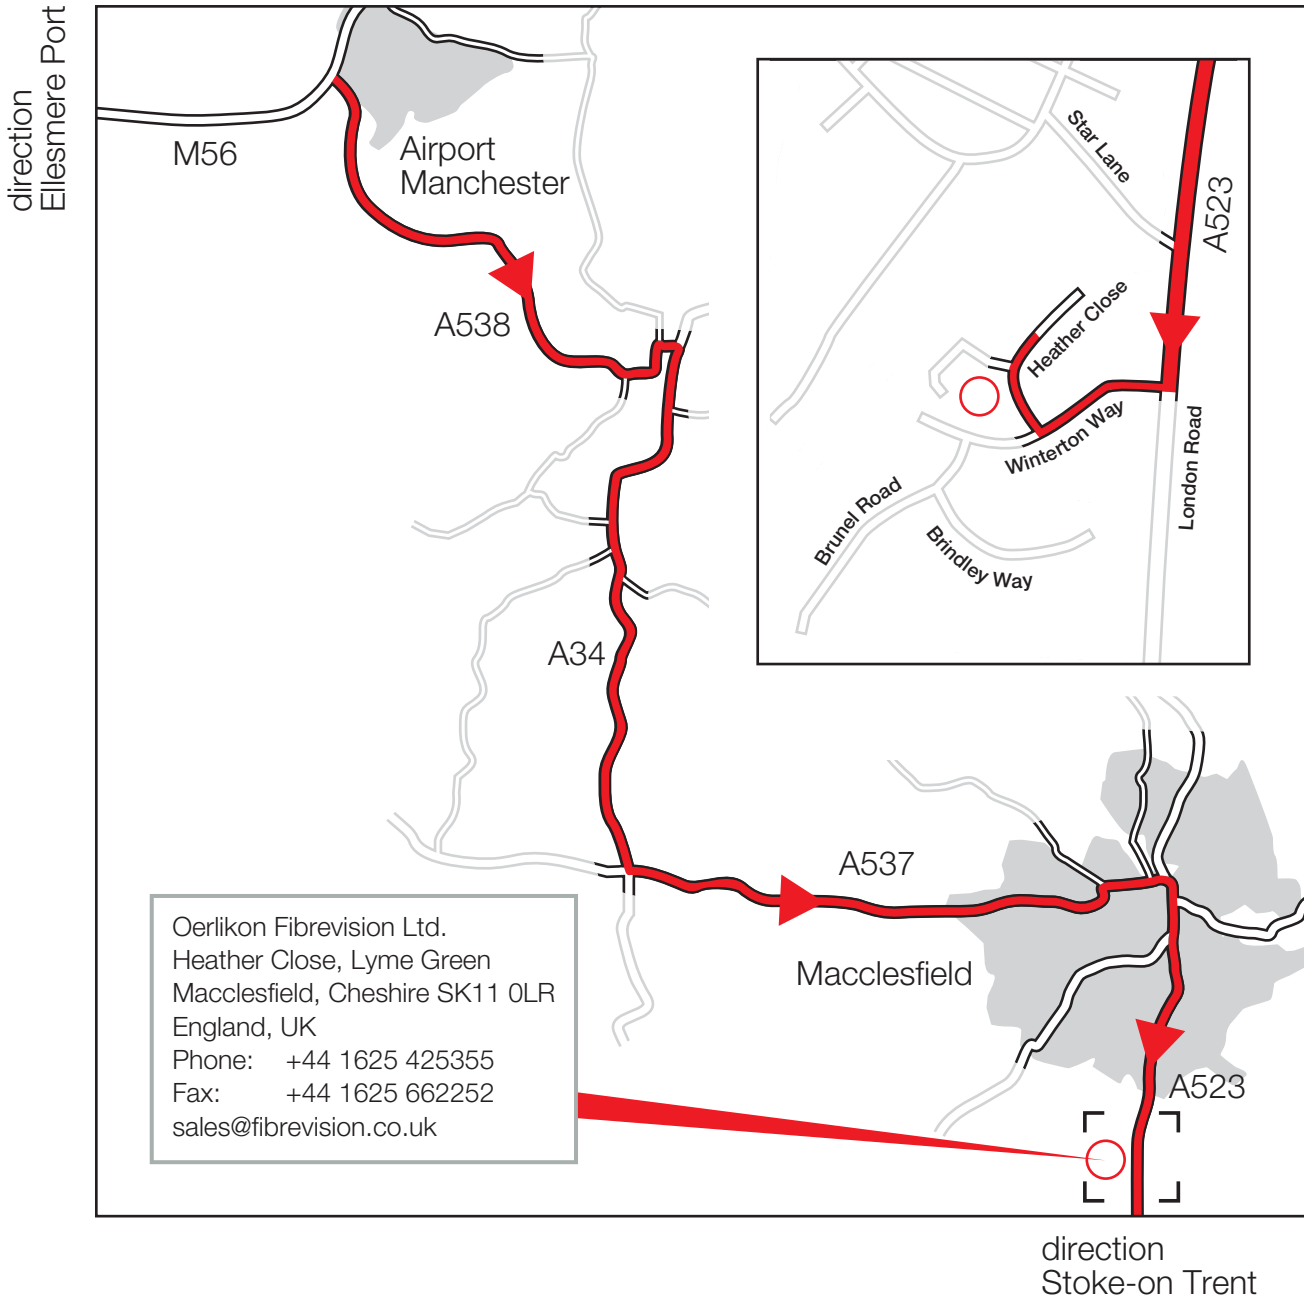

**Oerlikon Fibrevision
Macclesfield**

Plane:
Airport Manchester

Railway:
Rail Station Macclesfield

Motorway:
A538, A34, A537, A523

More Information at:
www.macclesfield.gov.uk
www.components.oerlikontextile.com